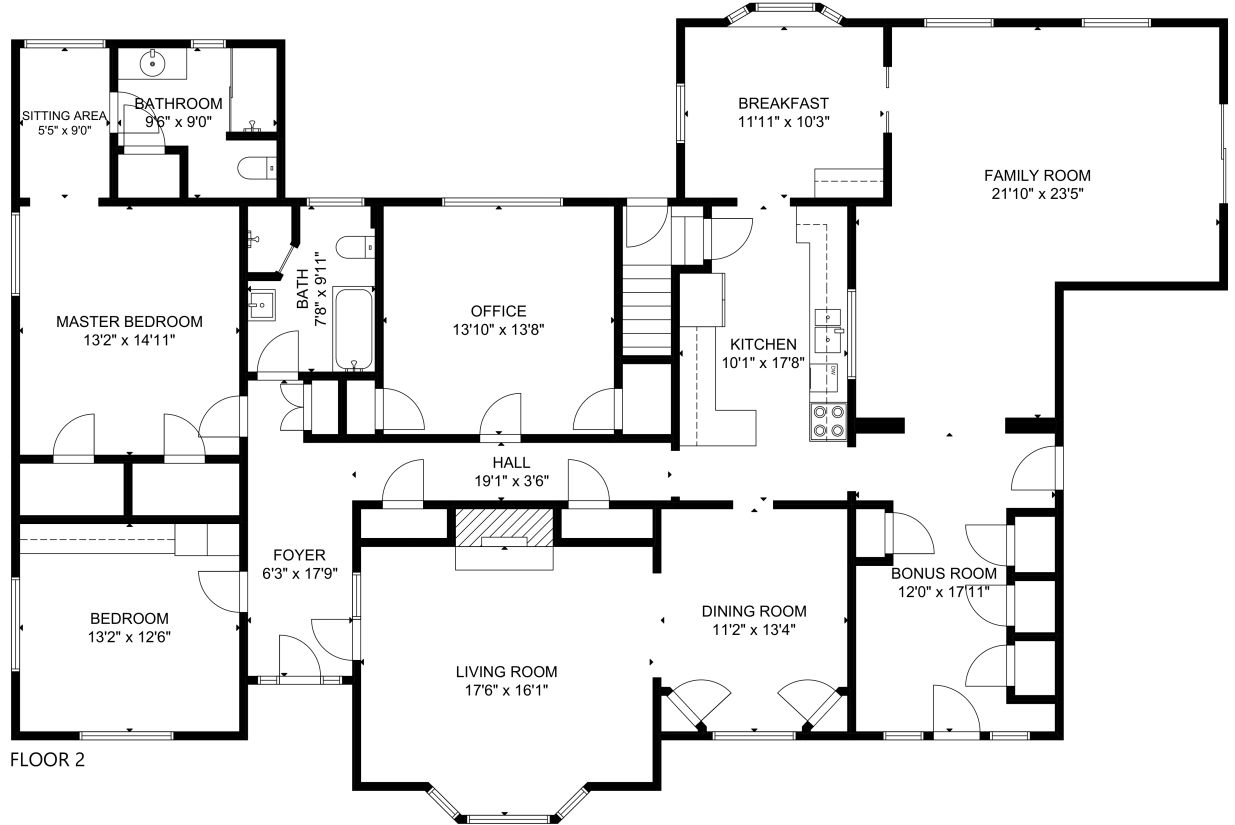

FLOOR 1

FLOOR 2

GROSS INTERNAL AREA
 TOTAL: 3,361 sq ft
 FLOOR 1: 818 sq ft, FLOOR 2: 2,543 sq ft
 SIZE AND DIMENSIONS ARE APPROXIMATE, ACTUAL MAY VARY.